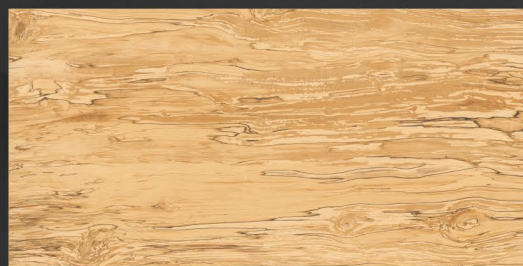

CAROLINA BROWN

WOODEN
COLLECTION