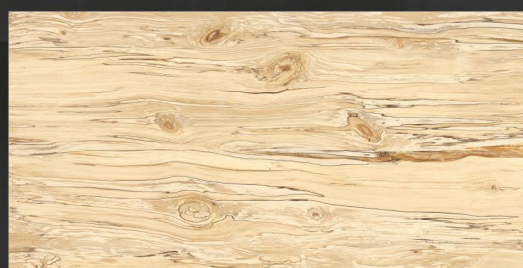

FINISH :
MATT

RANDOM :
04

CAROLINA BROWN

WOODEN
COLLECTION

SIZE :
600x1200MM

FINISH :
MATT

RANDOM :
04

CAROLINA IVORY