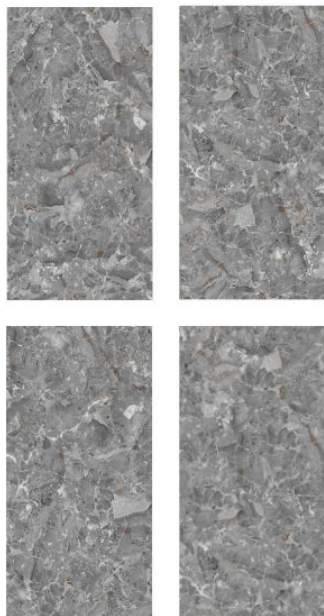

**WHITE
GOLD**

FINISH :
GLOSSY

SIZE :
600X1200MM
RANDOM