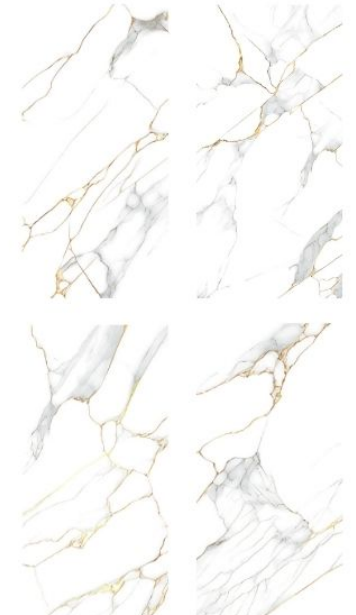

**BROTH
AQUA**

FINISH :
GLOSSY

SIZE :
600X1200MM
RANDOM

**BRUMOSO
WHITE**

FINISH :
GLOSSY

SIZE :
600X1200MM
RANDOM