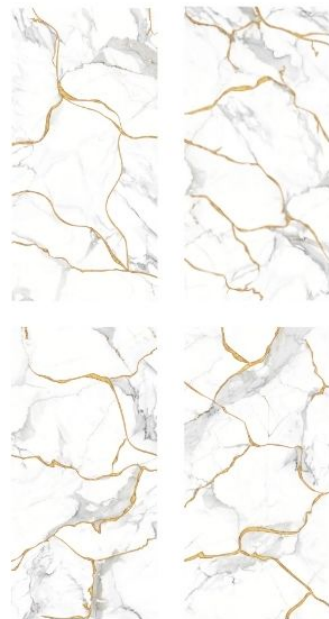

**exotic**  
collection

**ABSTRACT  
GOLD**

FINISH :  
**GLOSSY**

SIZE :  
**600X1200MM**  
RANDOM

**AMERTEAL  
GRIS**

FINISH :  
**GLOSSY**

SIZE :  
**600X1200MM**  
RANDOM

**exotic**  
collection