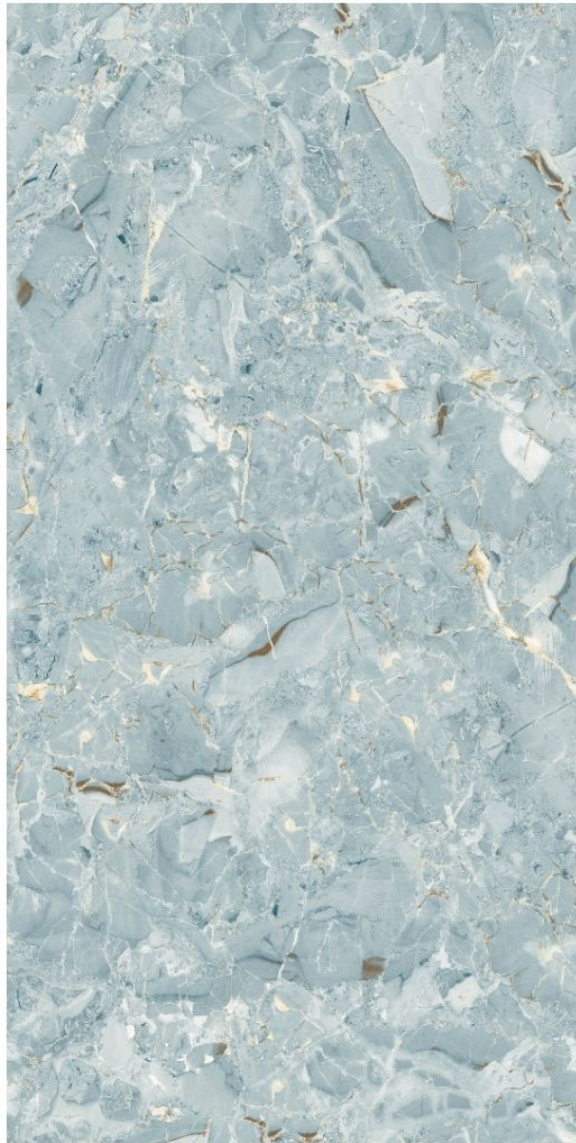

**SIZE :**  
**600X1200MM**  
RANDOM

**LUSSO  
TEAL**

**FINISH :**  
**GLOSSY**

**SIZE :**  
**600X1200MM**  
RANDOM

**exotic**  
collection

**LUCENT  
TEAL**

FINISH :  
**GLOSSY**

SIZE :  
**600X1200MM**  
RANDOM