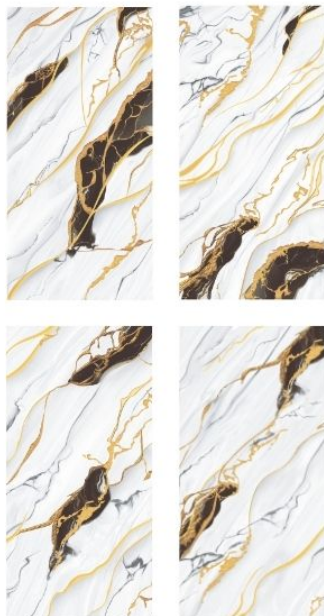

**FINISH :**  
**GLOSSY**

**SIZE :**  
**600X1200MM**  
RANDOM

**exotic**  
collection

**GOLDEN  
BLACK**

FINISH :  
**GLOSSY**

SIZE :  
**600X1200MM**  
RANDOM

**exotic**  
collection

**ICEBERG  
STATUARIO**