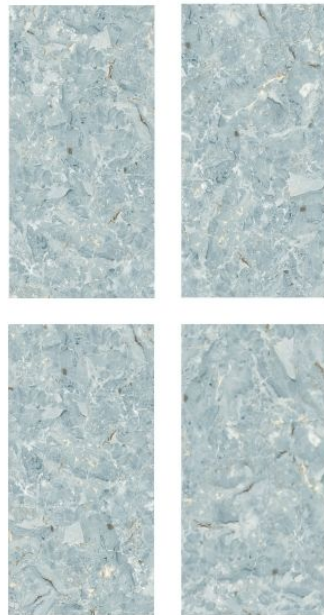

**SIZE :**  
**600X1200MM**  
RANDOM

**LUSSO  
TEAL**

**FINISH :**  
**GLOSSY**

**SIZE :**  
**600X1200MM**  
RANDOM

**exotic**  
collection

**LUCENT  
TEAL**

FINISH :  
**GLOSSY**

SIZE :  
**600X1200MM**  
RANDOM