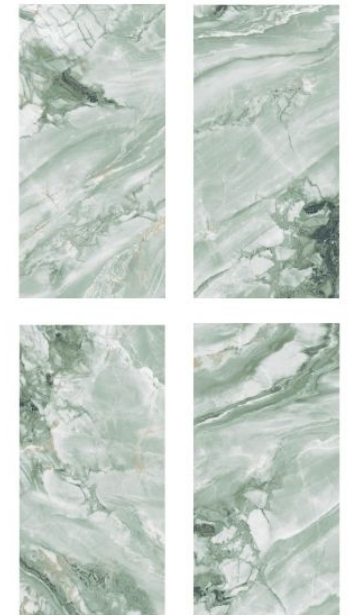

LUCENT  
**TEAL**

**LUXURIOUS  
GOLD**

FINISH :  
**GLOSSY**

SIZE :  
**600X1200MM**  
RANDOM

**MICHELANGELO  
CELESTE**

FINISH :  
**GLOSSY**

SIZE :  
**600X1200MM**  
RANDOM

**exotic**  
collection