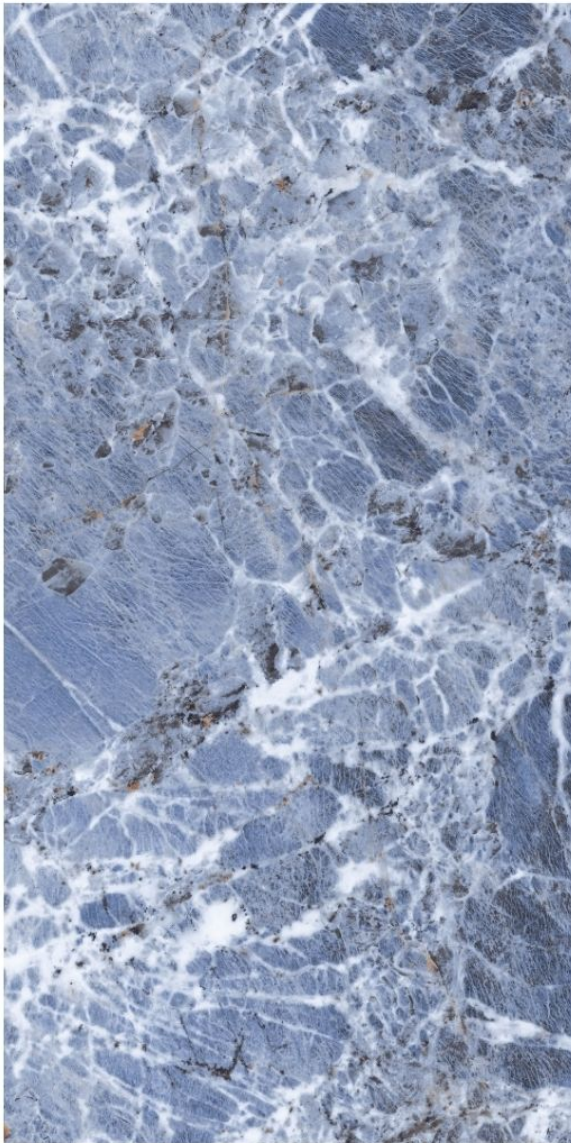

**SIBERIA
BLUE**

FINISH :
GLOSSY

SIZE :
600X1200MM
RANDOM