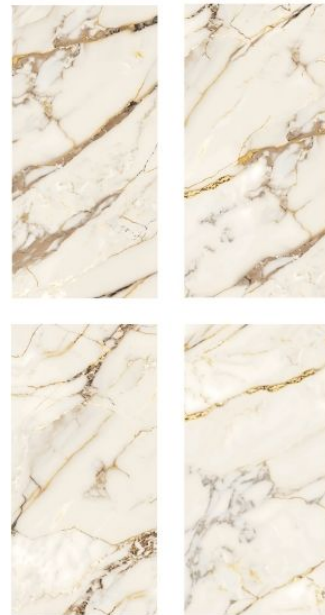

**SIZE :**  
**600X1200MM**  
RANDOM

**LUSSO  
TEAL**

**FINISH :**  
**GLOSSY**

**SIZE :**  
**600X1200MM**  
RANDOM

**exotic**  
collection

**LUCENT  
TEAL**

FINISH :  
**GLOSSY**

SIZE :  
**600X1200MM**  
RANDOM