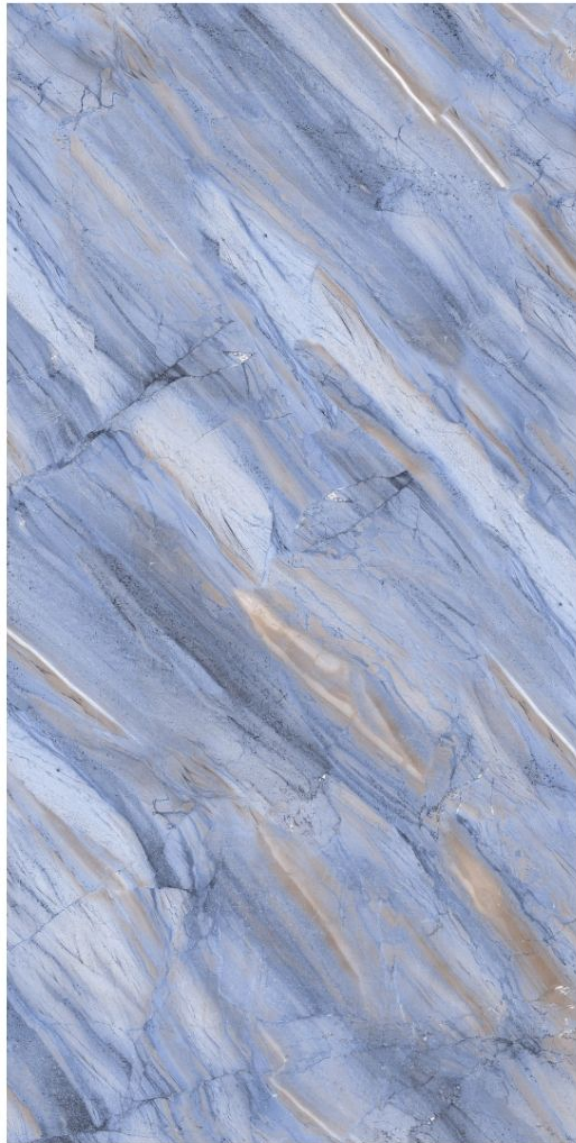

exotic
collection

**SEQUOIA
AZUL**

FINISH :
GLOSSY

SIZE :
600X1200MM
RANDOM