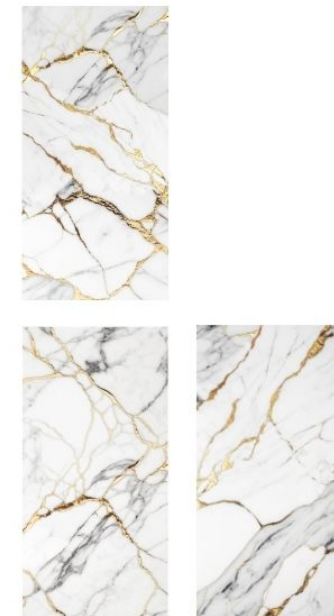

**VERSACE
GREY**

FINISH :
GLOSSY

SIZE :
600X1200MM
RANDOM

**WHITE
GOLD**

FINISH :
GLOSSY

SIZE :
600X1200MM
RANDOM