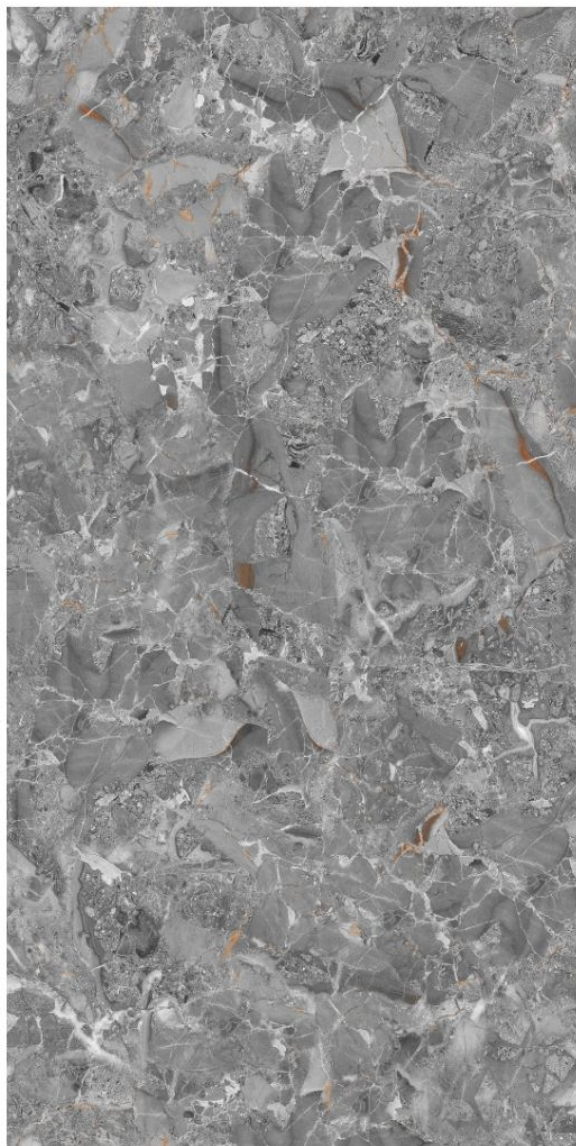

**SKY TOUCH  
ONYX**

**FINISH :**  
**GLOSSY**

**SIZE :**  
**600X1200MM**  
RANDOM

SKY TOUCH  
**ONYX**

**SPIDER  
AQUA**

FINISH :  
**GLOSSY**

SIZE :  
**600X1200MM**  
RANDOM

**TURQUOISE  
GREEN**

FINISH :  
**GLOSSY**

SIZE :  
**600X1200MM**  
RANDOM

**exotic**  
collection

**VENICE  
ICE**

**FINISH :**  
**GLOSSY**

**SIZE :**  
**600X1200MM**  
RANDOM

**VERSACE  
GREY**

FINISH :  
**GLOSSY**