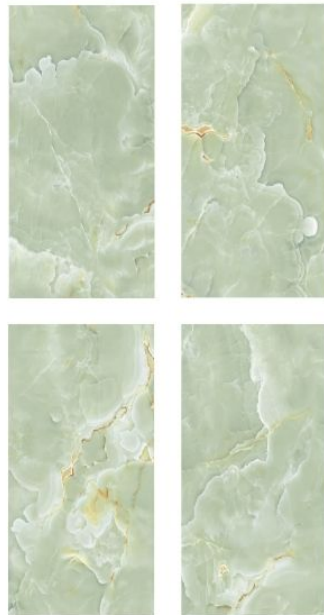

**FINISH :**  
**GLOSSY**

**SIZE :**  
**600X1200MM**  
RANDOM

**INTERIOR  
PISTA**

FINISH :  
**GLOSSY**

SIZE :  
**600X1200MM**  
RANDOM

**JURASSIC  
OCEAN**

FINISH :  
**GLOSSY**

SIZE :  
**600X1200MM**  
RANDOM