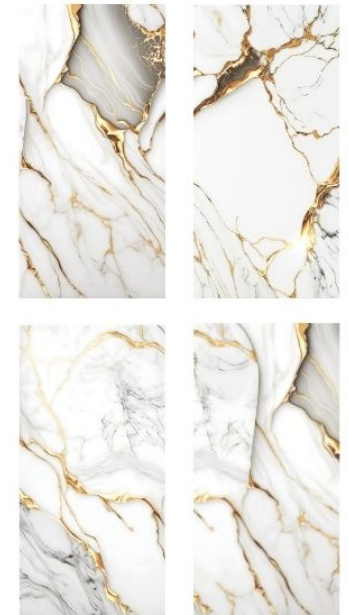

**ONYX
AURA**

FINISH :
GLOSSY

SIZE :
600X1200MM
RANDOM

**ROSE
GOLD**

FINISH :
GLOSSY

SIZE :
600X1200MM
RANDOM