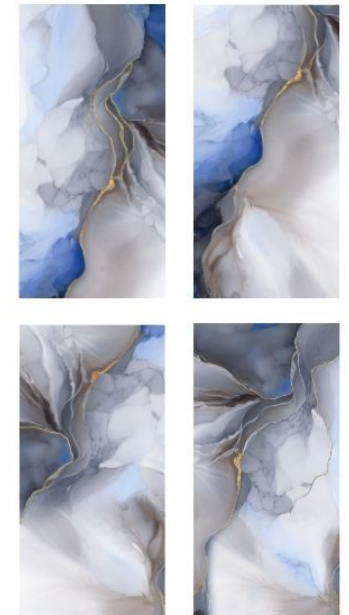

**FINISH :**  
**GLOSSY**

**SIZE :**  
**600X1200MM**  
RANDOM

**SEQUOIA  
BROWN**

**FINISH :**  
**GLOSSY**

**SIZE :**  
**600X1200MM**  
RANDOM

**exotic**  
collection

**SNOW  
BLUE**

FINISH :  
**GLOSSY**

SIZE :  
**600X1200MM**  
RANDOM

**SIBERIA  
BLUE**

FINISH :  
**GLOSSY**

SIZE :  
**600X1200MM**  
RANDOM

**SONAR  
BLUE**

FINISH :  
**GLOSSY**

SIZE :  
**600X1200MM**  
RANDOM

**exotic**  
collection