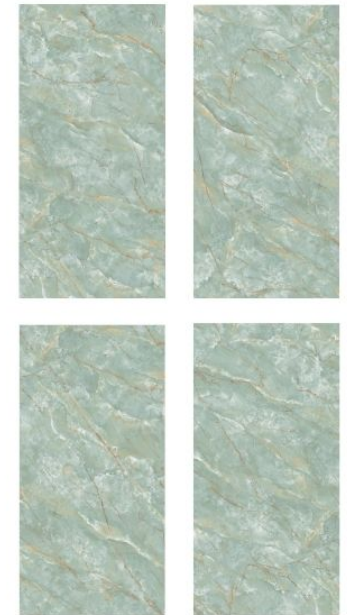

**SPIDER
AQUA**

FINISH :
GLOSSY

SIZE :
600X1200MM
RANDOM

**TURQUOISE
GREEN**

FINISH :
GLOSSY

SIZE :
600X1200MM
RANDOM