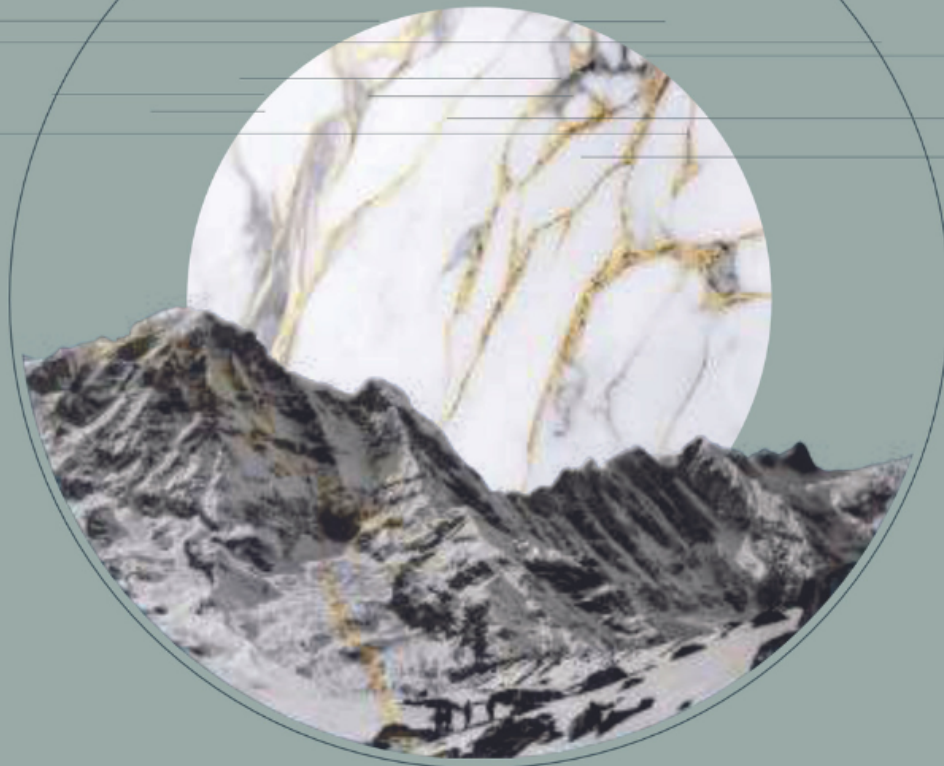

WHERE STONE MEETS MASTERY

600X1200MM

**exotic**  
collection

[www.alphenceramic.com](http://www.alphenceramic.com)

“WELCOME TO A  
LIFESTYLE THAT  
IS AS LUXURIOUS AS  
IT IS INVITING”

“INTRODUCING ALPHEN,  
WHERE INNOVATION IS THE  
CORNERSTONE, EXCELLENCE IS  
THE STANDARD, AND A BRIGHT  
FUTURE IS CRAFTED”