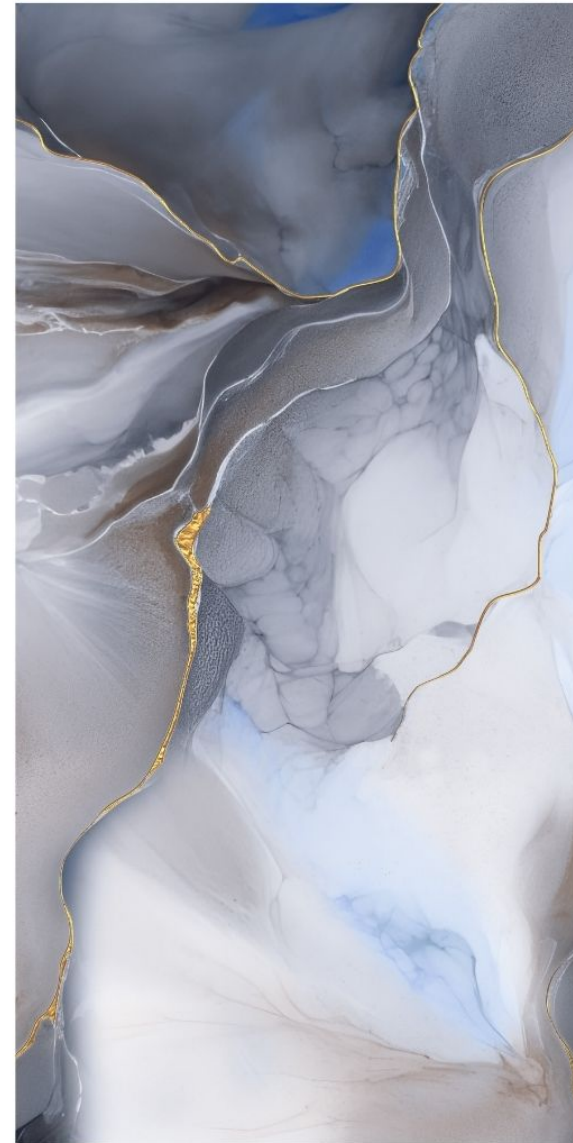

**FINISH :**  
**GLOSSY**

**SIZE :**  
**600X1200MM**  
RANDOM

**SEQUOIA  
BROWN**

**FINISH :**  
**GLOSSY**

**SIZE :**  
**600X1200MM**  
RANDOM

**exotic**  
collection

**SNOW  
BLUE**

FINISH :  
**GLOSSY**

SIZE :  
**600X1200MM**  
RANDOM

**SIBERIA  
BLUE**

FINISH :  
**GLOSSY**

SIZE :  
**600X1200MM**  
RANDOM

**SONAR  
BLUE**

FINISH :  
**GLOSSY**

SIZE :  
**600X1200MM**  
RANDOM

**exotic**  
collection

**SKY TOUCH  
ONYX**

**FINISH :**  
**GLOSSY**

**SIZE :**  
**600X1200MM**  
RANDOM

SKY TOUCH  
**ONYX**

**SPIDER  
AQUA**

FINISH :  
**GLOSSY**

SIZE :  
**600X1200MM**  
RANDOM

**TURQUOISE  
GREEN**