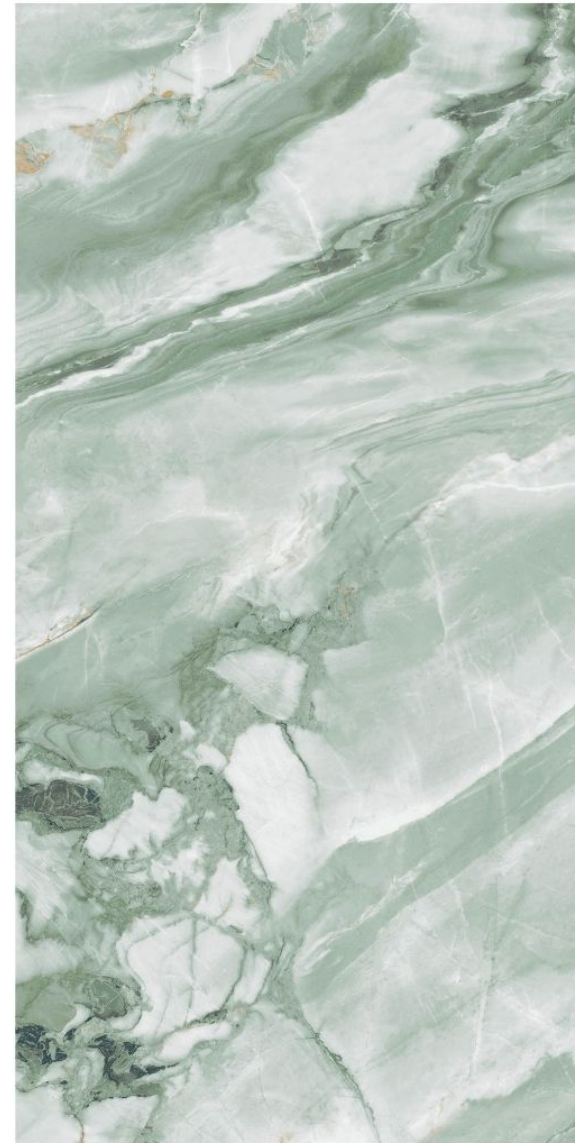

**MICHELANGELO
CELESTE**

FINISH :
GLOSSY

SIZE :
600X1200MM
RANDOM