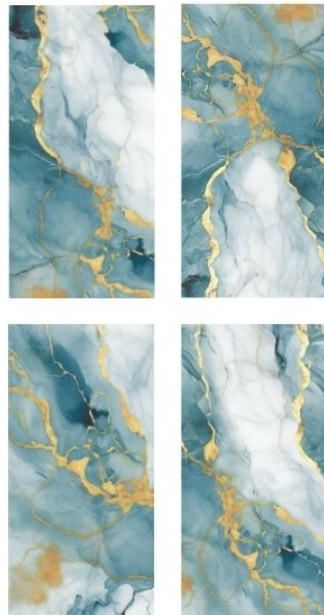

**AURIC  
AQUA**

**FINISH :**  
**GLOSSY**

**SIZE :**  
**600X1200MM**  
RANDOM

AURIC  
AQUA

**BROTH  
AQUA**

FINISH :  
**GLOSSY**

SIZE :  
**600X1200MM**  
RANDOM

**BRUMOSO  
WHITE**