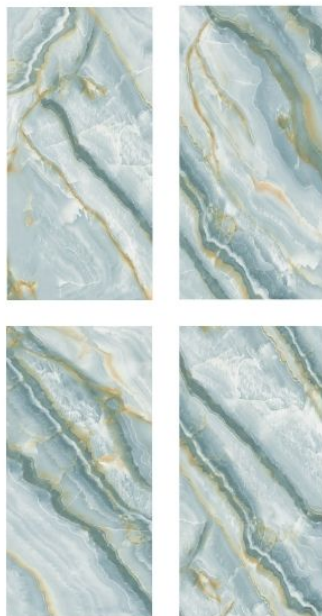

**exotic**  
collection

**KENERA  
AQUA**

**FINISH :**  
**GLOSSY**

**SIZE :**  
**600X1200MM**  
RANDOM

**KERAMOS  
TEAL**

FINISH :  
**GLOSSY**

SIZE :  
**600X1200MM**  
RANDOM

**LAWRENCE  
ART**