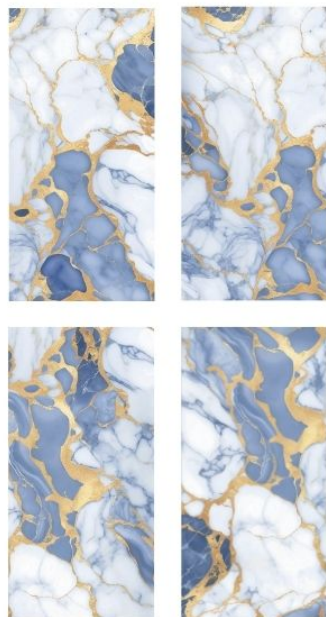

LUCENT  
**TEAL**

**LUXURIOUS  
GOLD**

FINISH :  
**GLOSSY**

SIZE :  
**600X1200MM**  
RANDOM

**MICHELANGELO  
CELESTE**

FINISH :  
**GLOSSY**

SIZE :  
**600X1200MM**  
RANDOM

**exotic**  
collection

**NAVY  
GOLD**

**FINISH :**  
**GLOSSY**

**SIZE :**  
**600X1200MM**  
RANDOM

**MOROCCAN  
SEAFOAM**

FINISH :  
**GLOSSY**

SIZE :  
**600X1200MM**  
RANDOM

**OCEANO**

FINISH :  
**GLOSSY**