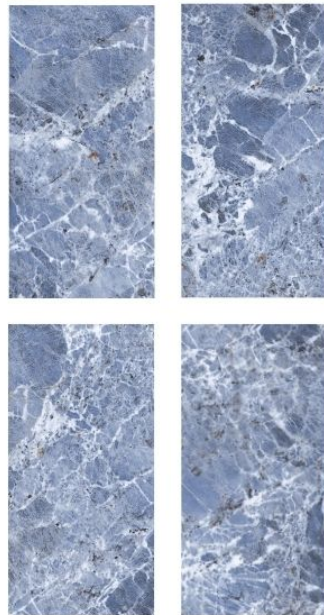

SIZE :  
**600X1200MM**  
RANDOM

**SIBERIA  
BLUE**

FINISH :  
**GLOSSY**

SIZE :  
**600X1200MM**  
RANDOM

**SONAR  
BLUE**

FINISH :  
**GLOSSY**

SIZE :  
**600X1200MM**  
RANDOM

**exotic**  
collection

**SKY TOUCH  
ONYX**

**FINISH :**  
**GLOSSY**

**SIZE :**  
**600X1200MM**  
RANDOM

SKY TOUCH  
**ONYX**

**SPIDER  
AQUA**

FINISH :  
**GLOSSY**

SIZE :  
**600X1200MM**  
RANDOM

**TURQUOISE  
GREEN**