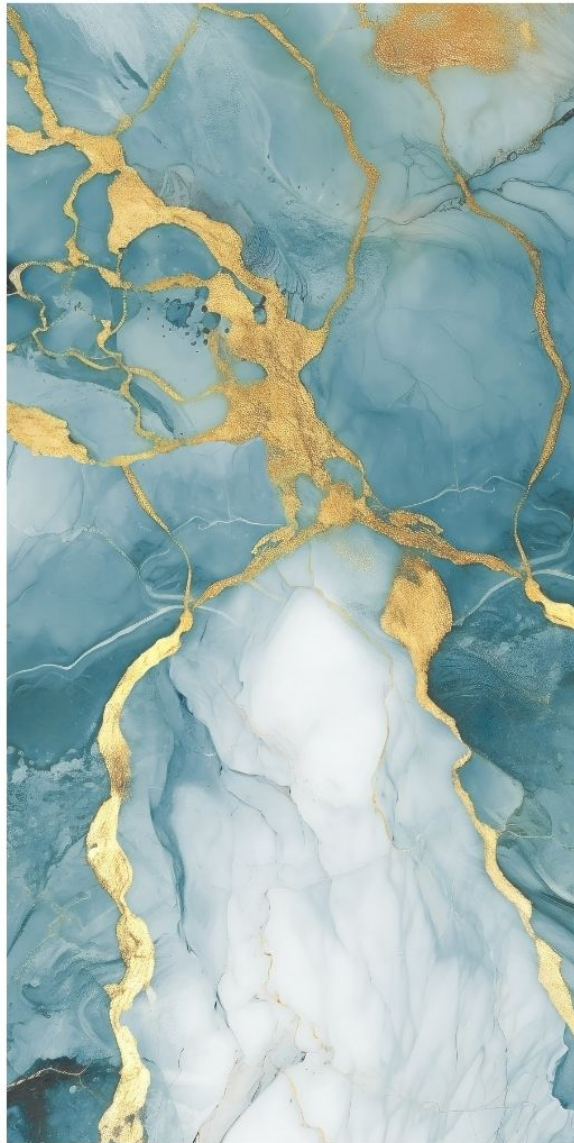

**BROTH
AQUA**

FINISH :
GLOSSY

SIZE :
600X1200MM
RANDOM