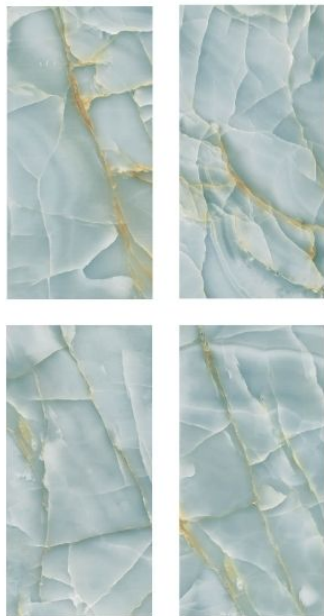

exotic
collection

**KENERA
AQUA**

FINISH :
GLOSSY

SIZE :
600X1200MM
RANDOM