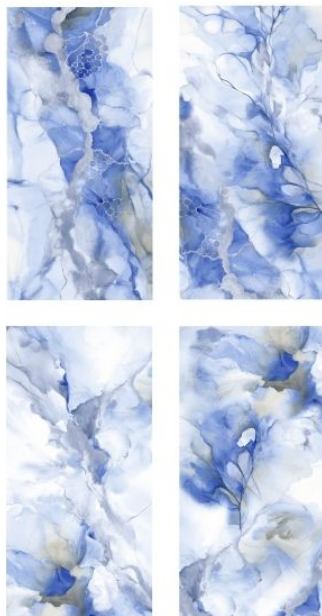

exotic
collection

**SNOW
BLUE**

FINISH :
GLOSSY

SIZE :
600X1200MM
RANDOM