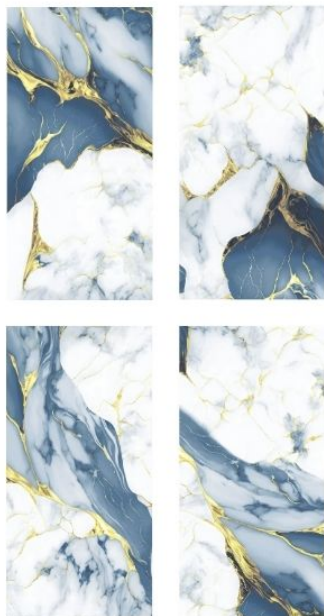

SIZE :  
**600X1200MM**  
RANDOM

**CELESTIAL  
PISTA**

FINISH :  
**GLOSSY**

SIZE :  
**600X1200MM**  
RANDOM

**exotic**  
collection

**CENEFA  
AZUL**

**FINISH :**  
**GLOSSY**

**SIZE :**  
**600X1200MM**  
RANDOM