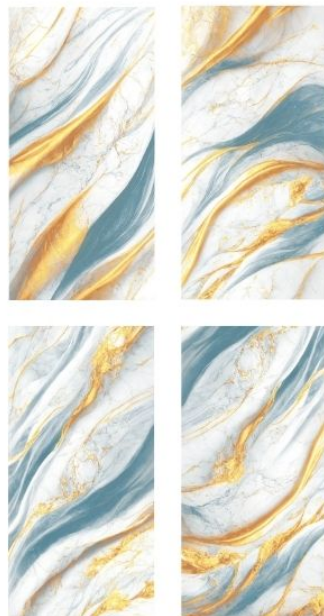

**DORADO
GOLD**

FINISH :
GLOSSY

SIZE :
600X1200MM
RANDOM