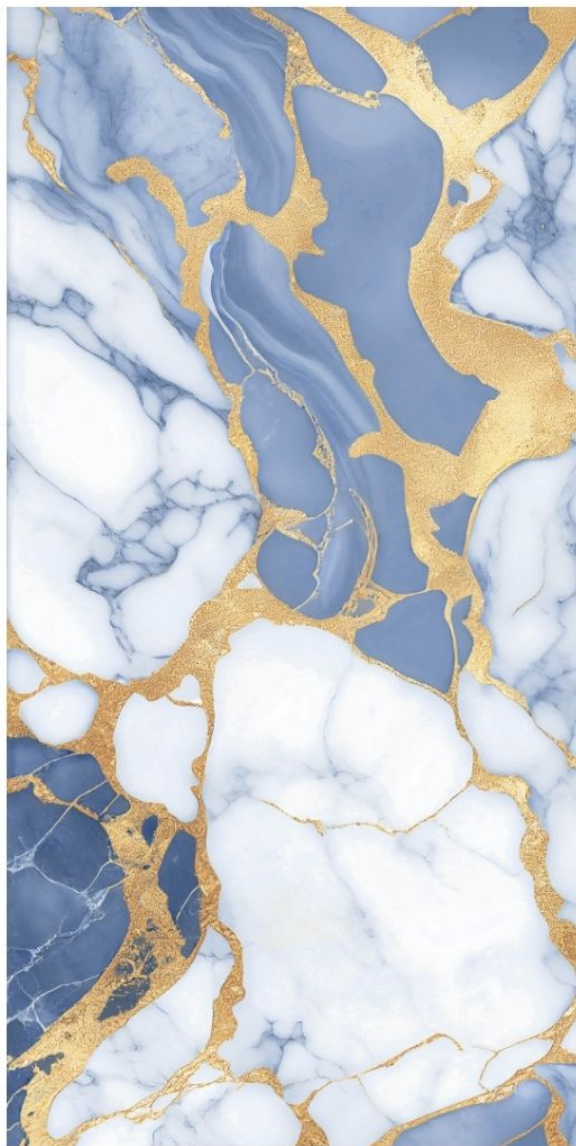

**SIZE :**  
**600X1200MM**  
RANDOM

**LUSSO  
TEAL**

**FINISH :**  
**GLOSSY**

**SIZE :**  
**600X1200MM**  
RANDOM

**exotic**  
collection

**LUCENT  
TEAL**

FINISH :  
**GLOSSY**

SIZE :  
**600X1200MM**  
RANDOM

LUCENT  
**TEAL**

**LUXURIOUS  
GOLD**

FINISH :  
**GLOSSY**

SIZE :  
**600X1200MM**  
RANDOM

**MICHELANGELO  
CELESTE**

FINISH :  
**GLOSSY**

SIZE :  
**600X1200MM**  
RANDOM

**exotic**  
collection

**NAVY  
GOLD**

**FINISH :**  
**GLOSSY**

**SIZE :**  
**600X1200MM**  
RANDOM

**MOROCCAN  
SEAFOAM**

FINISH :  
**GLOSSY**

SIZE :  
**600X1200MM**  
RANDOM

**OCEANO**

FINISH :  
**GLOSSY**