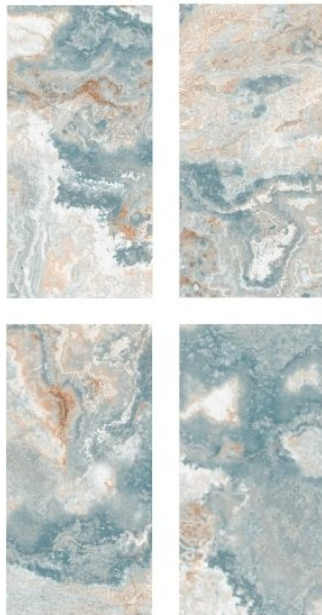

SIZE :  
**600X1200MM**  
RANDOM

**exotic**  
collection

**PALISSANDRO  
BRASIL**

FINISH :  
**GLOSSY**

SIZE :  
**600X1200MM**  
RANDOM

**ONYX  
AURA**

FINISH :  
**GLOSSY**

SIZE :  
**600X1200MM**  
RANDOM