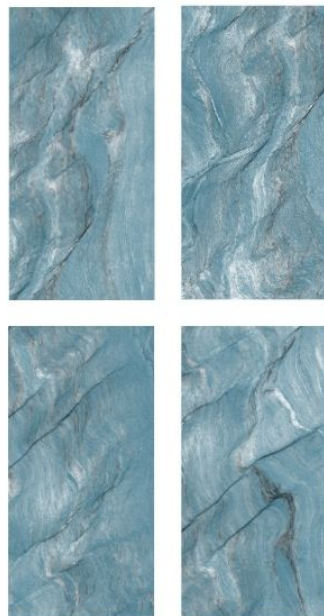

exotic
collection

**AURIC
AQUA**

FINISH :
GLOSSY

SIZE :
600X1200MM
RANDOM

AURIC
AQUA