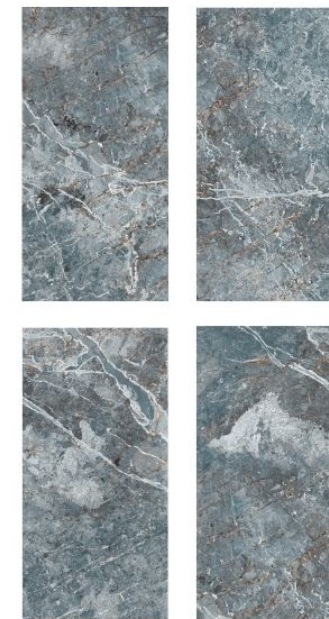

**exotic**  
collection

**ABSTRACT  
GOLD**

FINISH :  
**GLOSSY**

SIZE :  
**600X1200MM**  
RANDOM

**AMERTEAL  
GRIS**

FINISH :  
**GLOSSY**

SIZE :  
**600X1200MM**  
RANDOM

**exotic**  
collection