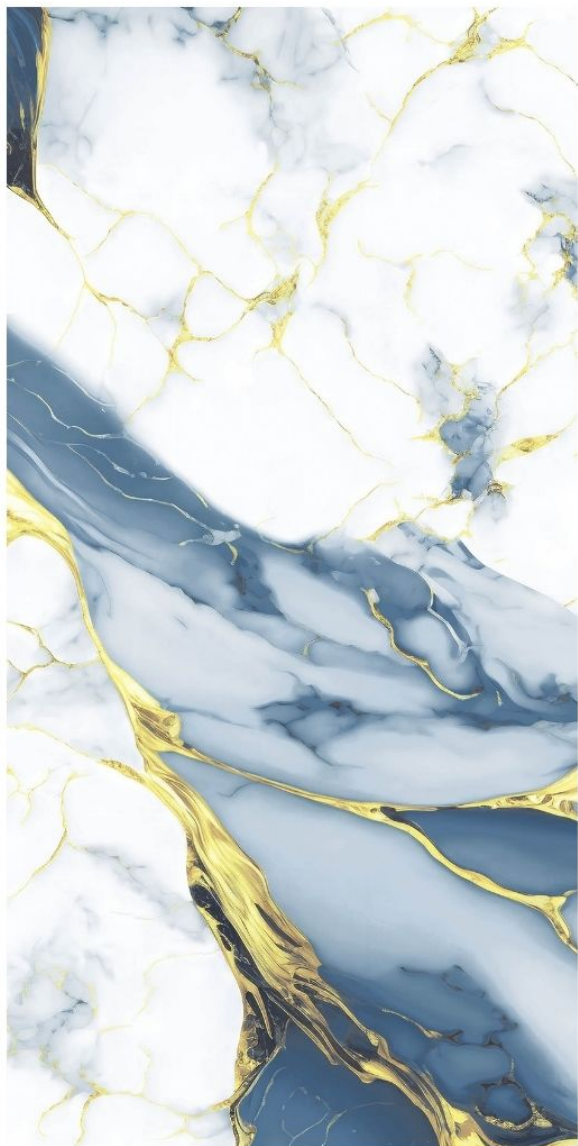

SIZE :  
**600X1200MM**  
RANDOM

**CELESTIAL  
PISTA**

FINISH :  
**GLOSSY**

SIZE :  
**600X1200MM**  
RANDOM

**exotic**  
collection

**CENEFA  
AZUL**

**FINISH :**  
**GLOSSY**

**SIZE :**  
**600X1200MM**  
RANDOM