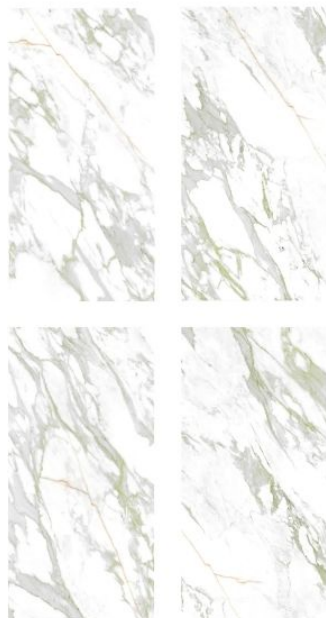

exotic
collection

**ICEBERG
STATUARIO**

FINISH :
GLOSSY

SIZE :
600X1200MM
RANDOM