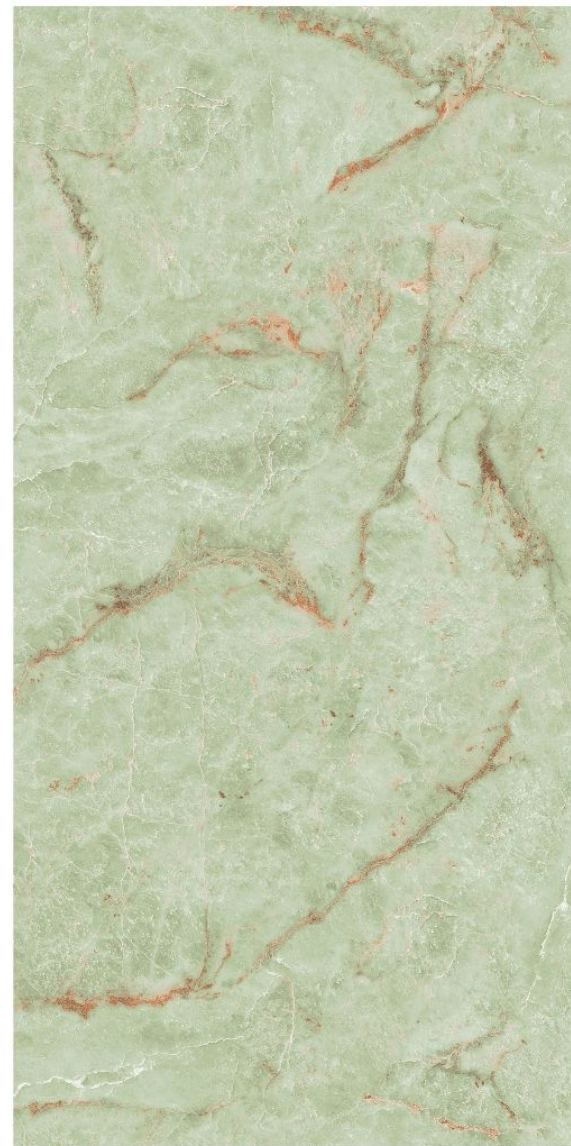

**CELESTIAL
PISTA**

FINISH :
GLOSSY

SIZE :
600X1200MM
RANDOM