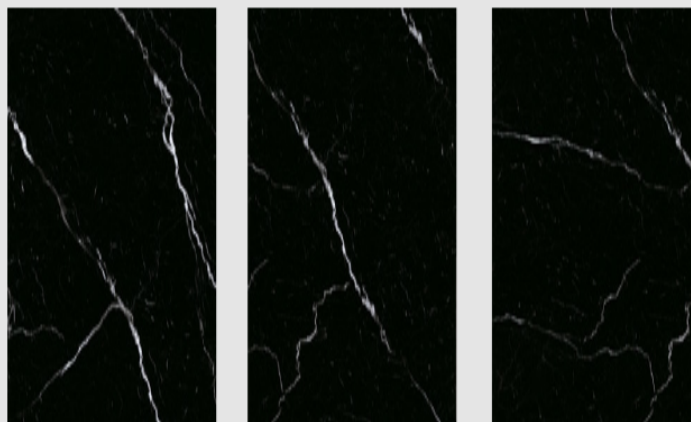

STELLA BLACK

SIZE : 600X1200 MM
FINISH : SUGAR

RANDOM FACE : 5