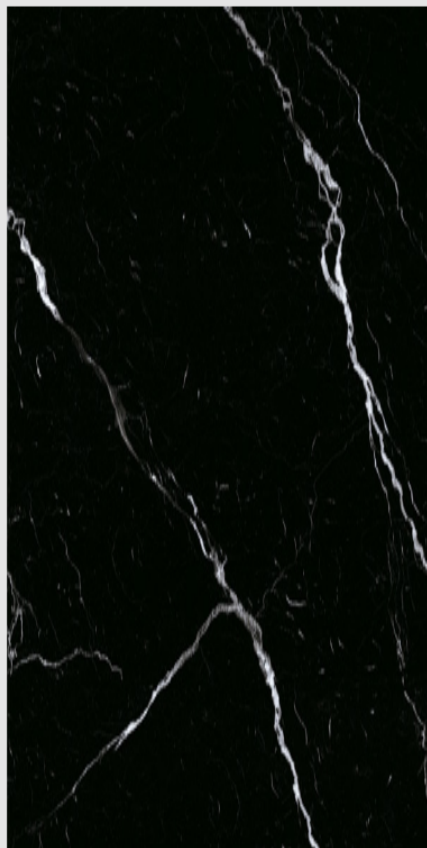

STELLA BLACK

SIZE : 600X1200 MM
FINISH : SUGAR

RANDOM FACE : 5