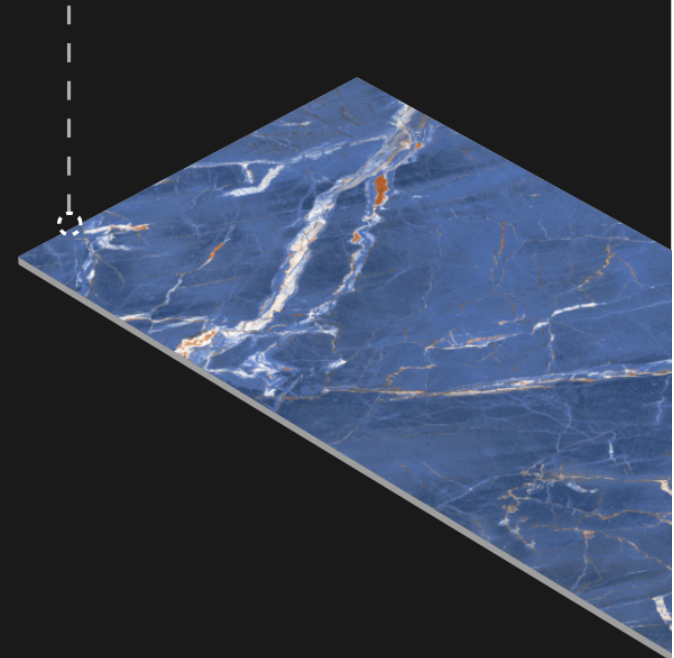

TITANIUM BLUE

SIZE : 600X1200 MM
FINISH : SUGAR

RANDOM FACE : 5

REAL VIEW

ORIENT BLACK

SIZE : 600X1200 MM
FINISH : SUGAR

RANDOM FACE : 4

REAL VIEW