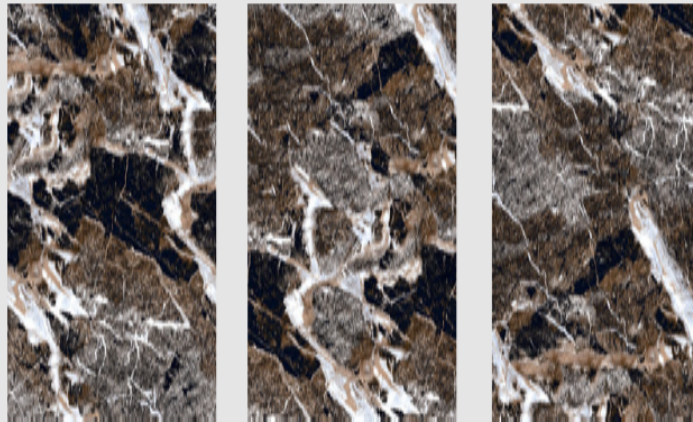

RANDOM FACE : 5