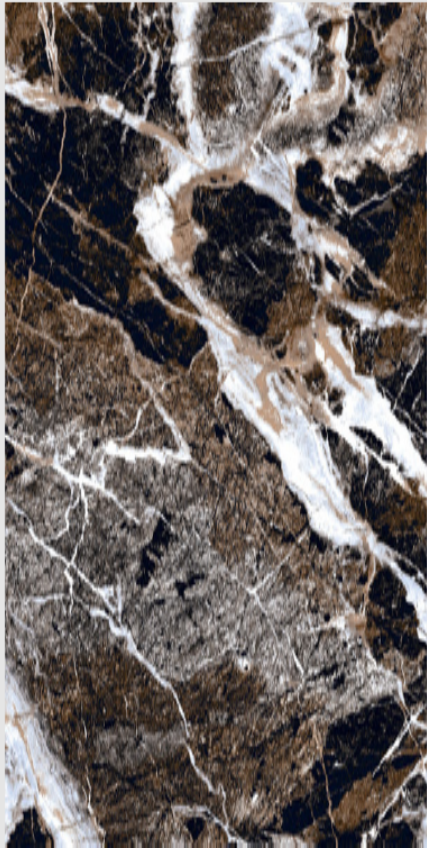

NEBULA BLACK

SIZE : 600X1200 MM
FINISH : SUGAR