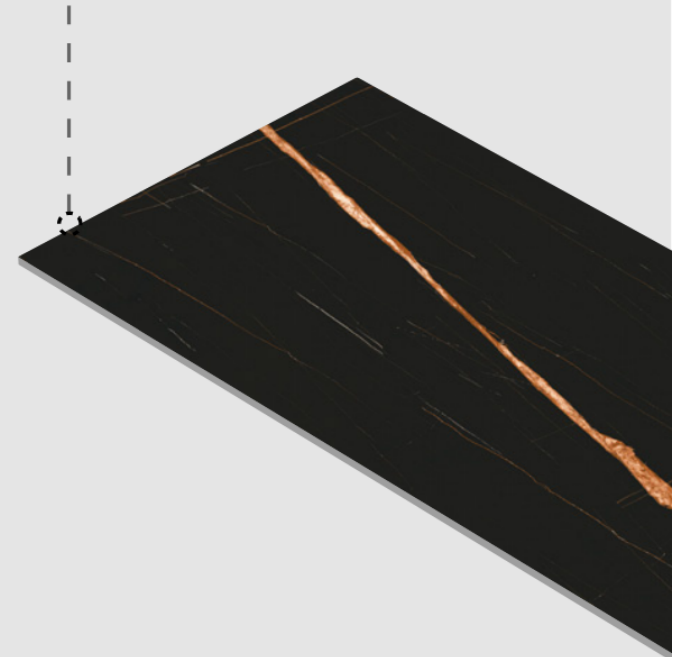

REAL VIEW

SPINIX BLACK

SIZE : 600X1200 MM
FINISH : SUGAR

RANDOM FACE : 4

REAL VIEW

SATVARIO PRIME

SIZE : 600X1200 MM
FINISH : SUGAR

RANDOM FACE : 4