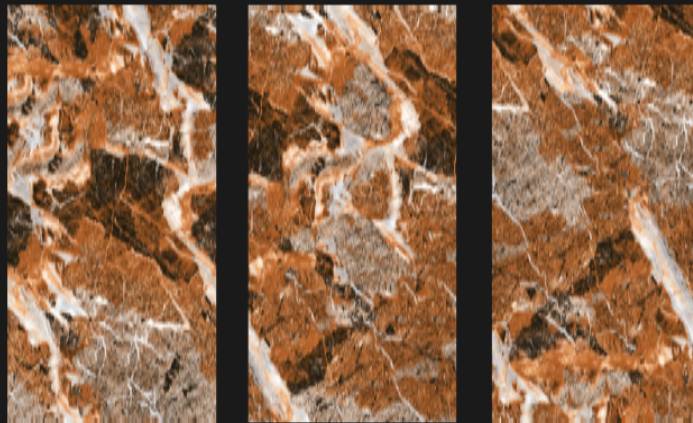

NEBULA BLACK

NEBULA BLACK

SIZE : 600X1200 MM
FINISH : SUGAR

RANDOM FACE : 5

REAL VIEW

NEBULA BROWN

SIZE : 600X1200 MM
FINISH : SUGAR

RANDOM FACE : 5