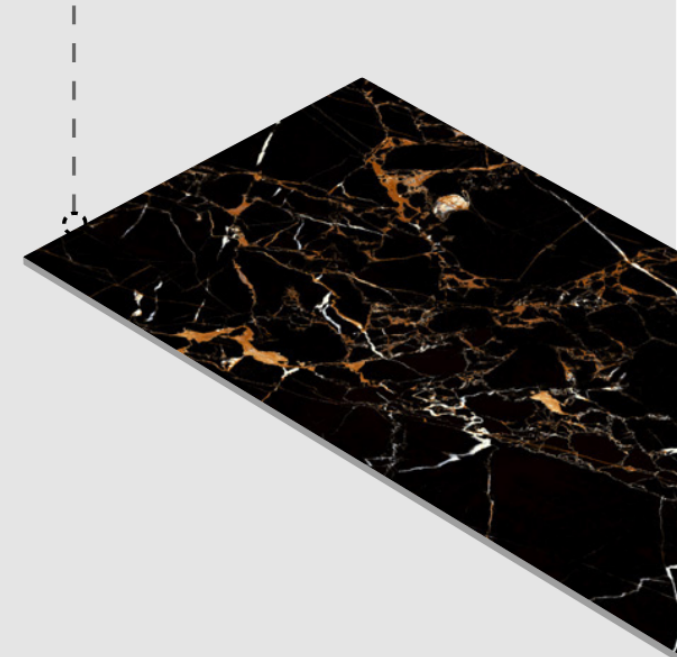

TECON BLACK

SIZE : 600X1200 MM
FINISH : SUGAR

RANDOM FACE : 4