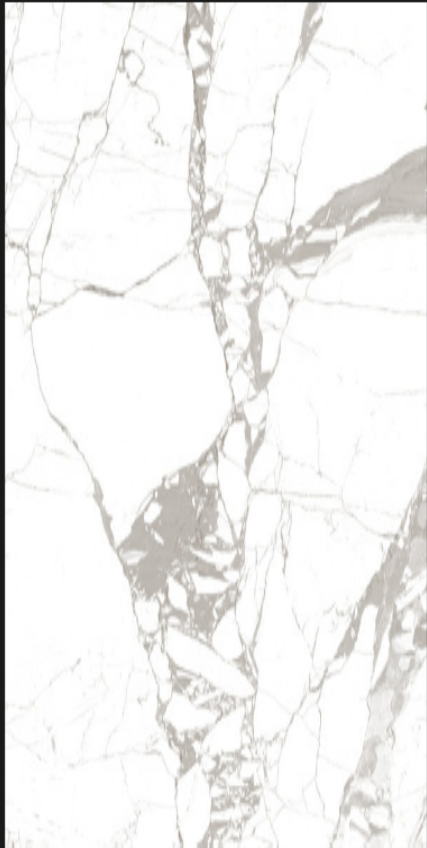

SIZE : 600X1200 MM
FINISH : SUGAR

RANDOM FACE : 4

REAL VIEW

COLUMBUS WHITE

SIZE : 600X1200 MM
FINISH : SUGAR

RANDOM FACE : 4

REAL VIEW

EMPIRE WHITE