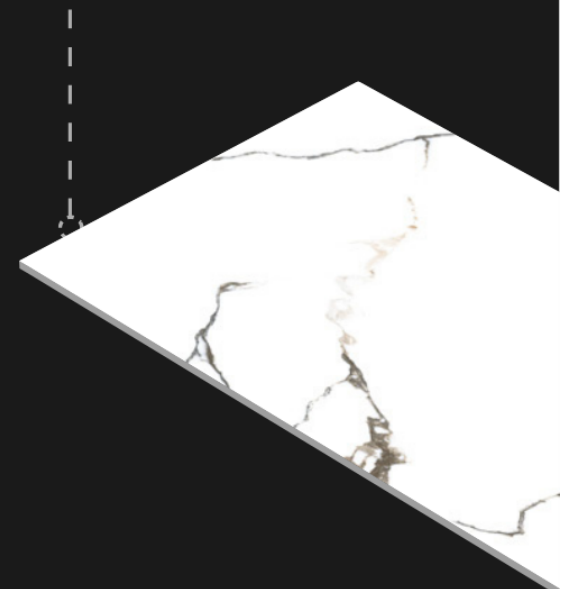

ARBESTO WHITE

SIZE : 600X1200 MM
FINISH : SUGAR

RANDOM FACE : 4