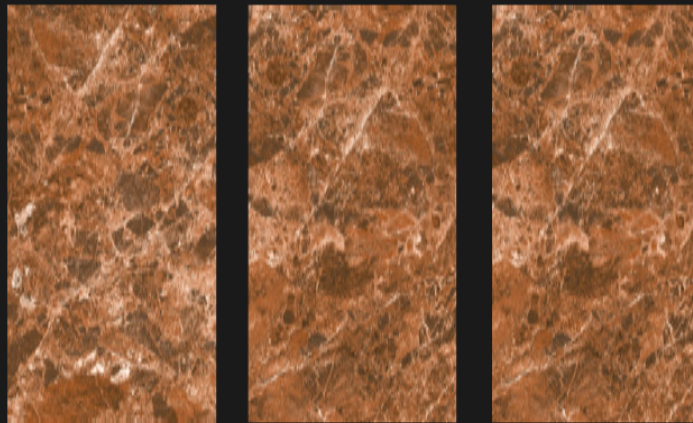

RANDOM FACE : 4