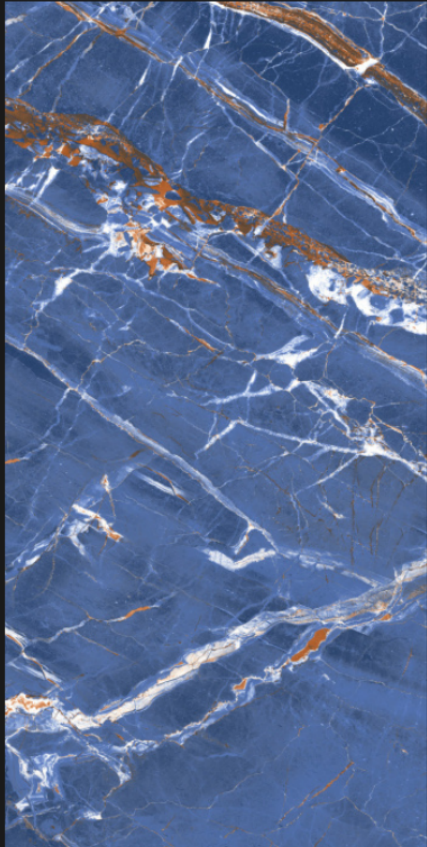

SIZE : 600X1200 MM
FINISH : SUGAR

RANDOM FACE : 4

REAL VIEW

EMPRADOR BROWN

EMPRADOR BROWN

SIZE : 600X1200 MM
FINISH : SUGAR

RANDOM FACE : 4

REAL VIEW

TITANIUM BLUE

SIZE : 600X1200 MM
FINISH : SUGAR

RANDOM FACE : 5

REAL VIEW

ORIENT BLACK

SIZE : 600X1200 MM
FINISH : SUGAR

RANDOM FACE : 4

REAL VIEW