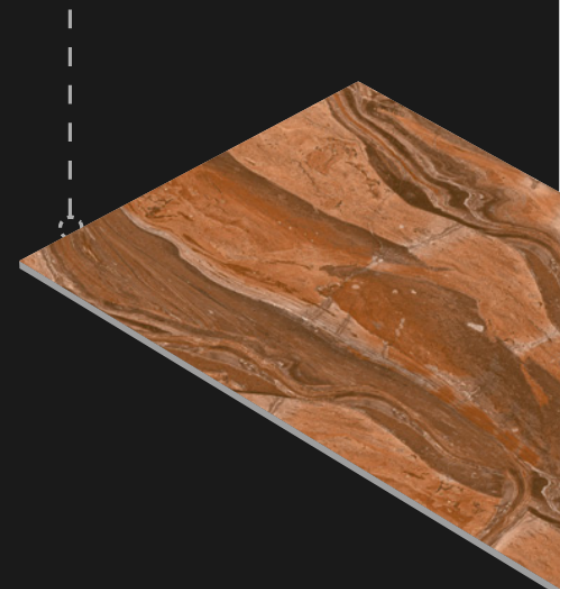

TITANIUM BLUE

WIDERANGE OF COLLECTION

ARMOUR BROWN

ARMOUR BROWN

SIZE : 600X1200 MM
FINISH : SUGAR

RANDOM FACE : 5

REAL VIEW

ARBESTO WHITE

SIZE : 600X1200 MM
FINISH : SUGAR

RANDOM FACE : 4

REAL VIEW

COLUMBUS WHITE

SIZE : 600X1200 MM
FINISH : SUGAR

RANDOM FACE : 4

REAL VIEW

EMPIRE WHITE