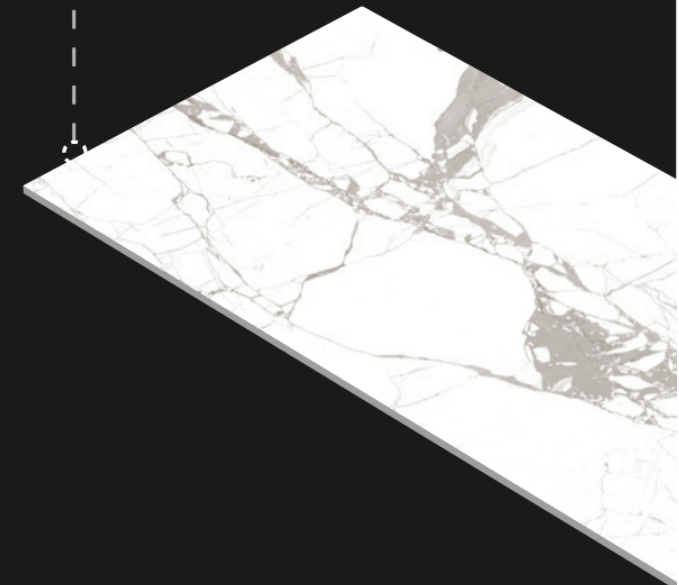

EMPIRE WHITE

SIZE : 600X1200 MM
FINISH : SUGAR

RANDOM FACE : 4