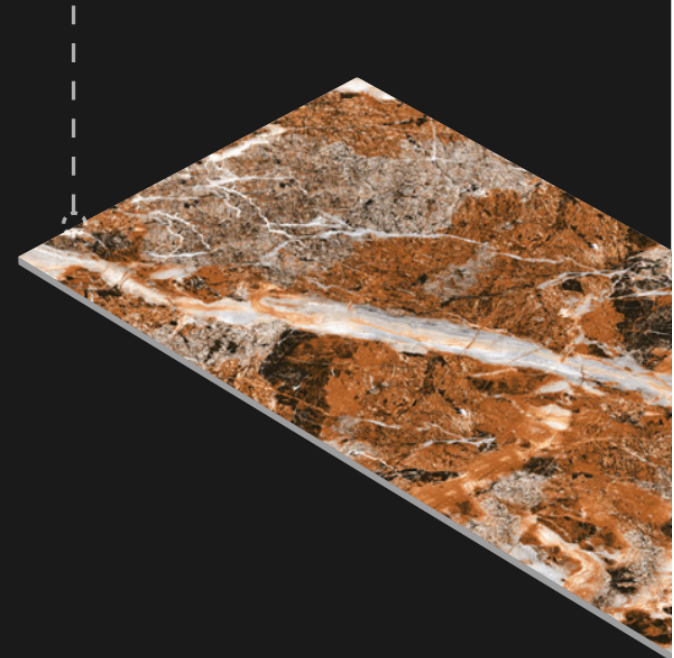

NEBULA BROWN

SIZE : 600X1200 MM
FINISH : SUGAR