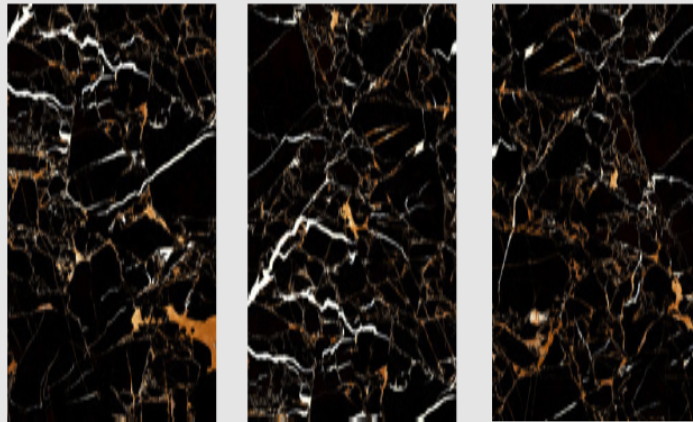

SIZE : 600X1200 MM
FINISH : SUGAR

RANDOM FACE : 5

-  LIVING ROOM
-  HOTEL
-  RESTAURANT
-  CLOTHING SHOP
-  BUILDING
-  OFFICE
-  SCHOOL
-  HOSPITAL
-  FACTORY
-  TRAIN
-  AIRPORT

TECON BLACK

SIZE : 600X1200 MM
FINISH : SUGAR