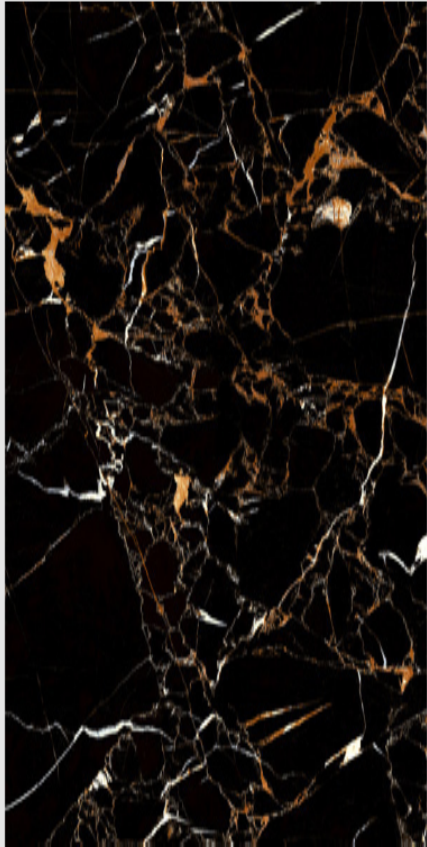

TECON BLACK

SIZE : 600X1200 MM
FINISH : SUGAR