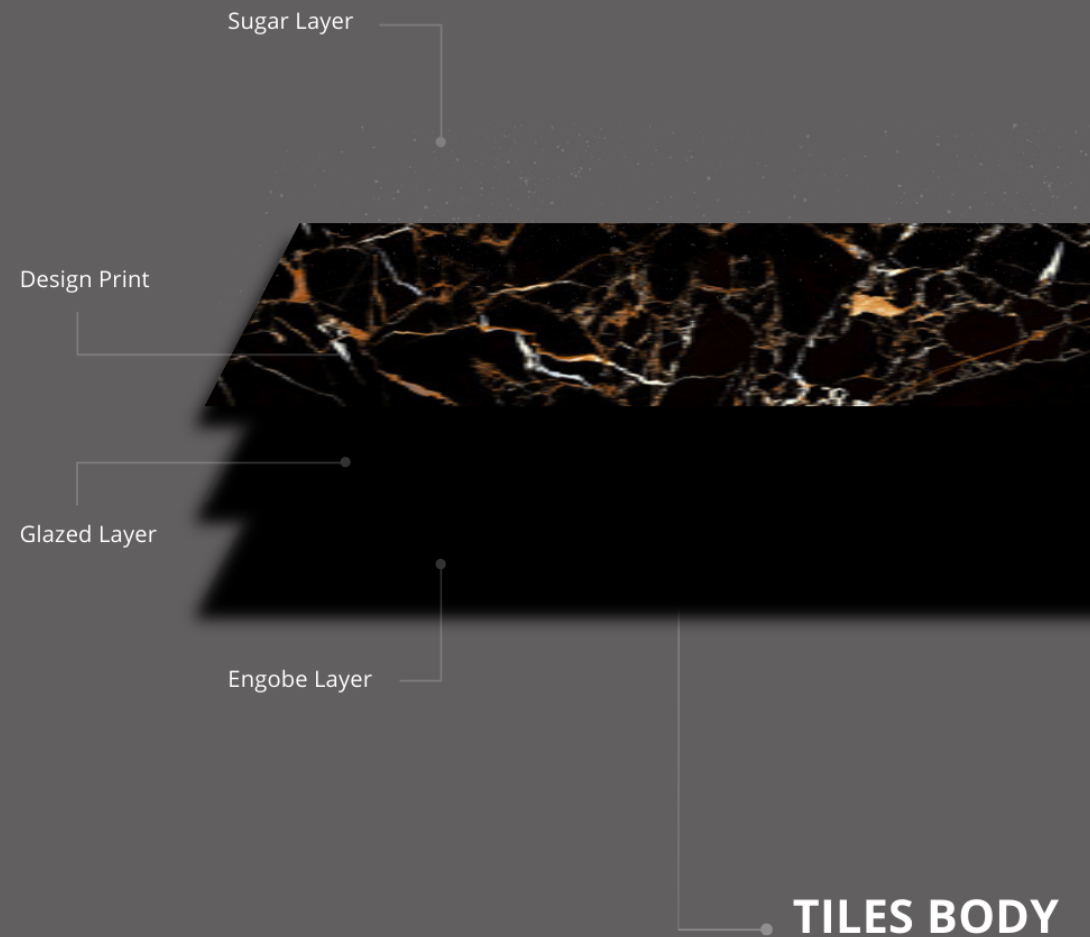

sugar

"INTRODUCING ALPHEN,
WHERE INNOVATION IS THE
CORNERSTONE, EXCELLENCE IS
THE STANDARD, AND A BRIGHT
FUTURE IS CRAFTED"

600X1200 MM
GVT

PRODUCT Formats

www.alphenceramic.com

Sugar finish tiles come with a **grainy finish** that is applied through a unique manufacturing process.

STAR CLUSTER

THUNDER

VALLEY

NIVEOUS

INSPIRED BY CELESTIAL BODIES.

Star Cluster are sometimes called galactic clusters due to their location on the dusty spiral arms on the plane of spiral galaxies.

A **lightning Thunder** flash due to the expansion of rapidly heated air.