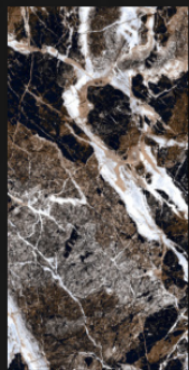

WATER
RESISTANT

RESISTANT
TO BENDING

Here are a few of the main features that make these tiles a practical yet versatile stylish option.

STELLA BLACK

TECON BLACK

ORIENT BLACK

NEBULA BLACK

SPINIX BLACK

NEBULA BROWN

EMPRADOR BROWN

ARMOUR BROWN

SATVARIO ROMANO

COLUMBUS WHITE

EMPIRE WHITE

ARBESTO WHITE

SATVARIO PRIME