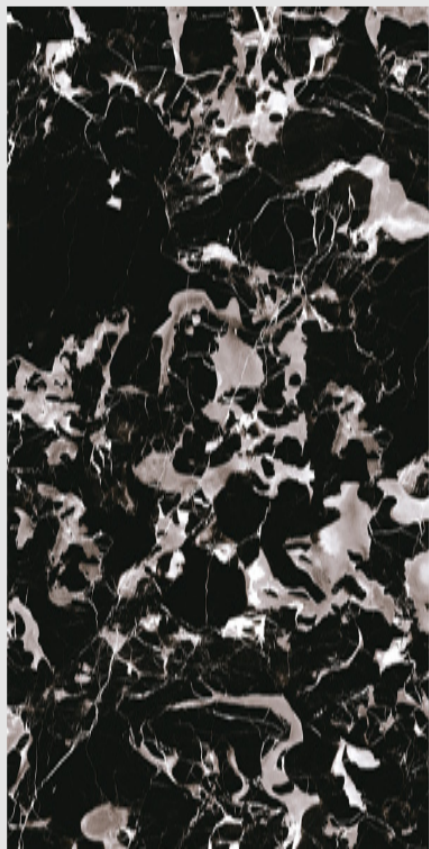

TITANIUM BLUE

SIZE : 600X1200 MM
FINISH : SUGAR

RANDOM FACE : 5

REAL VIEW

ORIENT BLACK

SIZE : 600X1200 MM
FINISH : SUGAR

RANDOM FACE : 4

REAL VIEW