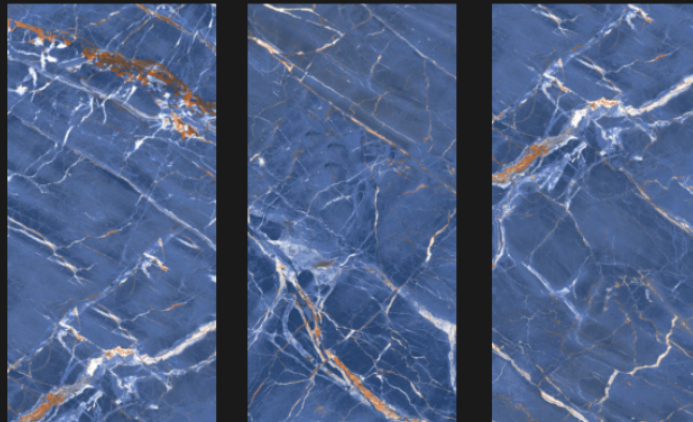

TITANIUM BLUE

SIZE : 600X1200 MM
FINISH : SUGAR

RANDOM FACE : 5

REAL VIEW

ORIENT BLACK

SIZE : 600X1200 MM
FINISH : SUGAR

RANDOM FACE : 4

REAL VIEW