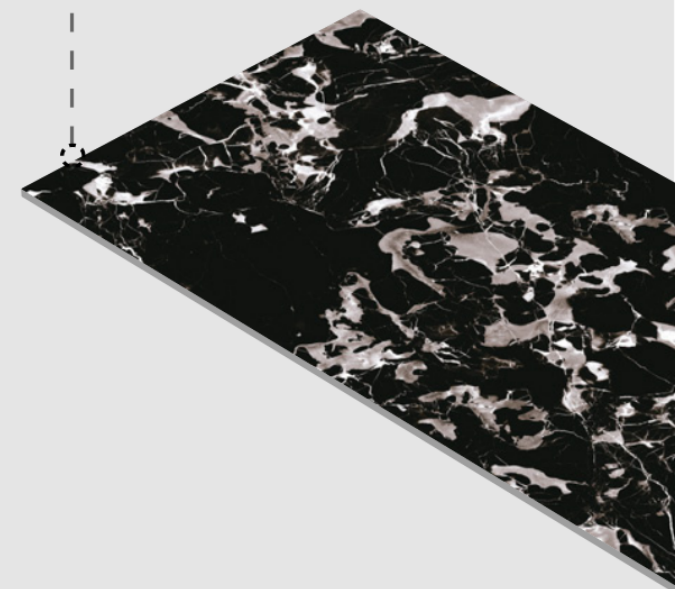

TITANIUM BLUE

SIZE : 600X1200 MM
FINISH : SUGAR

RANDOM FACE : 5

REAL VIEW

ORIENT BLACK

SIZE : 600X1200 MM
FINISH : SUGAR

RANDOM FACE : 4

REAL VIEW